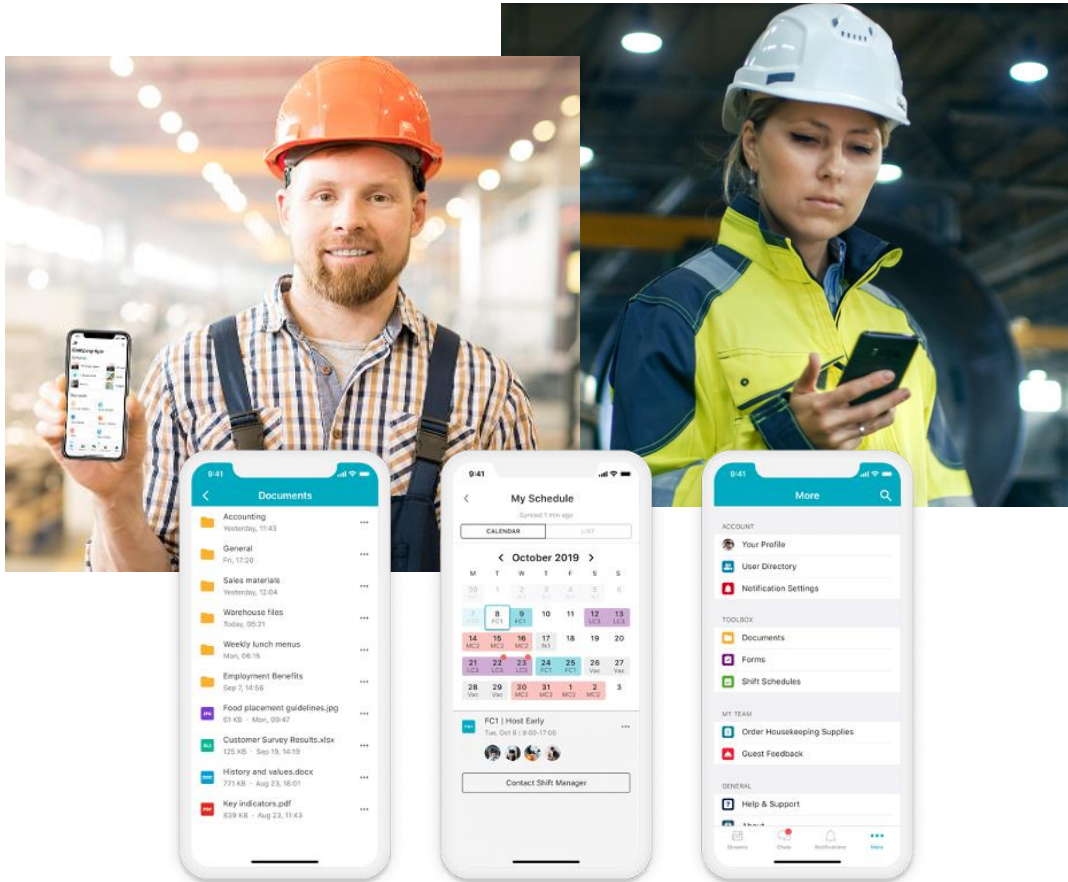

# Beekeeper – founded 2012

<https://www.beekeeper.io/>

mobile platform for front line workers